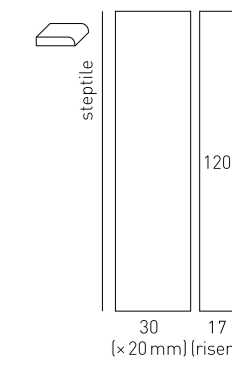

GEMS / LOUNGE

floor double loaded porcelain, matt, polished, rustic
doppelbeschichtetes Boden Feinsteinzeug, matt, poliert, rustik

colours / Farben

SLABS

colours / Farben

The exceptionally large tile size provides reams of unique capabilities:

- custom made special shapes
- vanity tops for kitchen and bathroom
- special step tile shapes
- cladding material for architects
- large format laying

Die außergewöhnlich große Fliese bietet einzigartige Einsatzmöglichkeiten:

- individuelle Zuschnitte
- komplette Waschtischoberflächen
- spezielle Treppenstufenformen
- Fassadenverkleidungen für Architekten
- großformatige Verlegung

STEPTILES

colours / Farben

GEMS / LOUNGE Steptiles are available with 2 different edge styles to fit any kind of ambience and purpose.

GEMS / LOUNGE Stufenplatten sind in 2 unterschiedlichen Kantenversionen erhältlich, die zu jedem Ambiente und Einsatzbereich passen.