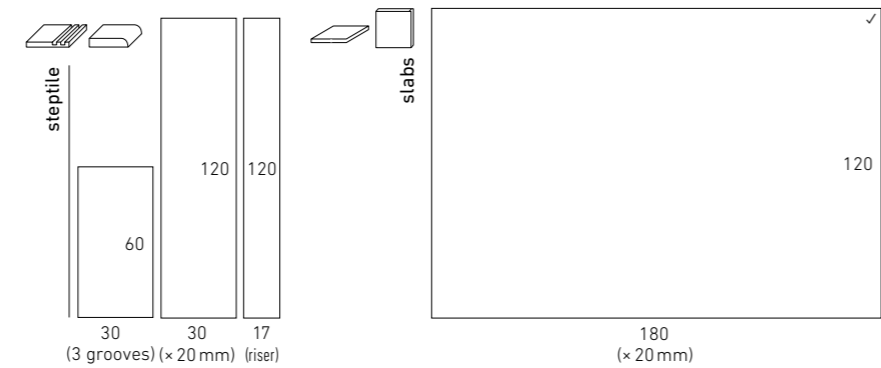

GEMS / LOUNGE

The ideal combination of elegance and high quality. The tiles in the Gems line are unglazed, double-coated fine stoneware for walls and floors, for use indoors and outdoors. Natural-looking veins in the stone and fine differences in the structure underscore the authenticity of this imposing and very stylish tile. The diversity is impressive too. When it comes to surface finishes, you have a choice between various interesting structures. A broad range of tile sizes and shapes as well as matching elements for combinations with mosaics add to the options for individual application and design.

Die perfekte Kombination von Eleganz und Anspruch. Bei der Fliesenserie Gems handelt es sich um ein unglasiertes, doppelbeschichtetes Feinsteinzeug für Wand und Boden im Innen- und Außenbereich. Natürlich wirkende Steinadern und feine Strukturabweichungen betonen die Ursprünglichkeit dieser repräsentativen und sehr stilvollen Fliese. Beeindruckend ist auch die Variabilität. Hinsichtlich der Oberflächen haben Sie die Wahl zwischen verschiedenen interessanten Strukturen. Eine breite Palette an Fliesengrößen und -formen sowie entsprechende Kombinationsmöglichkeiten mit Mosaiken erweitern die individuellen Einsatz- und Gestaltungsmöglichkeiten.

GEMS LOUNGE

AVAILABLE SIZES, COLORS AND SURFACES VERFÜGBARE FORMATE, FARBEN UND OBERFLÄCHEN

tile	black	light black	dark anthracite	cold anthracite	anthracite	grey	cold light grey	light grey	warm beige	beige	mocca
10 × 10 (4 × 4")	●	●	●	●	●	●	●	●	●	●	●
30 × 30 (12 × 12")	●	●	●	●	●	●	●	●	●	●	●
30 × 60 (12 × 24")	●■▲	●	●■▲	●	●■▲	●■▲	●■	●■▲	●■▲	●■▲	●■▲
60 × 60 (24 × 24")	●■▲	●	●■	●	●■▲	●■	●■	●■	●■	●■	●■
45 × 90 (18 × 36")	●■	—	●■	—	●■	●■	●■	●■	●■	●■	●■
100 × 100 (40 × 40")	●■▲	—	●■	—	●■	●■	—	●■	●■	●■▲	—
5 × 60 (2 × 24")	●▲	●	●	●	●	●	●	●	●	●▲	●
10 × 60 (4 × 24")	●▲	●	●	●	●	●	●	●	●	●▲	●
15 × 60 (6 × 24")	●▲	●	●	●	●	●	●	●	●	●▲	●
combi 5/10/15 × 60 (2/4/6 × 24")	●	●	●	●	●	●	●	●	●	●	●

skirting	black	light black	dark anthracite	cold anthracite	anthracite	grey	cold light grey	light grey	warm beige	beige	mocca
8 × 30 (3 × 12")	●■▲	—	—	—	●■▲	●■▲	—	●■	—	●■▲	—
8 × 60 (3 × 24")	●■▲	●	●■	●	●■▲	●■	●■	●■	●■▲	●■▲	●■▲

steptile	black	light black	dark anthracite	cold anthracite	anthracite	grey	cold light grey	light grey	warm beige	beige	mocca
30 × 60 (12 × 24") (3 grooves)	●▲	—	●	—	●▲	●	—	●	●	●	●
30 × 120 (12 × 48") (chamfered)	●	—	●	—	●	●	—	—	—	●	—
30 × 120 (12 × 48") (half bullnose)	●	—	●	—	●	●	—	—	—	●	—
17 × 120 (7 × 48") (riser)	●	—	●	—	●	●	—	—	—	●	—

mosaic	black	light black	dark anthracite	cold anthracite	anthracite	grey	cold light grey	light grey	warm beige	beige	mocca
30 × 30 (12 × 12") 2.5 × 2.5 (1 × 1")	●■▲	●	●	●	●	●	●	●▲	●▲	●▲	●▲
30 × 30 (12 × 12") 3 × 6 (2.4 × 1.2")	●	●	●	●	●	●	●	●	●	●	●

slabs	black	light black	dark anthracite	cold anthracite	anthracite	grey	cold light grey	light grey	warm beige	beige	mocca
120 × 180 (48 × 72") (~ 20mm) (~ 0.8")	●■	—	●	—	●	●	—	—	—	●	—

available surfaces / verfügbare Oberflächen: ● matt ■ polished ▲ rustic
All sizes are indicated in centimeters / Alle Größenangaben in Zentimeter

RAK CERAMICS
GERMANY