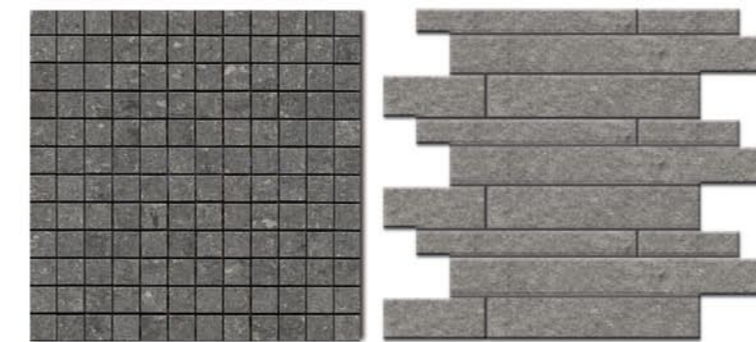

matt U4 P3 E3 C2
polished U3 P3 E3 C2
rustic U4 P3 E3 C2

mosaic matt brick mosaic rustic