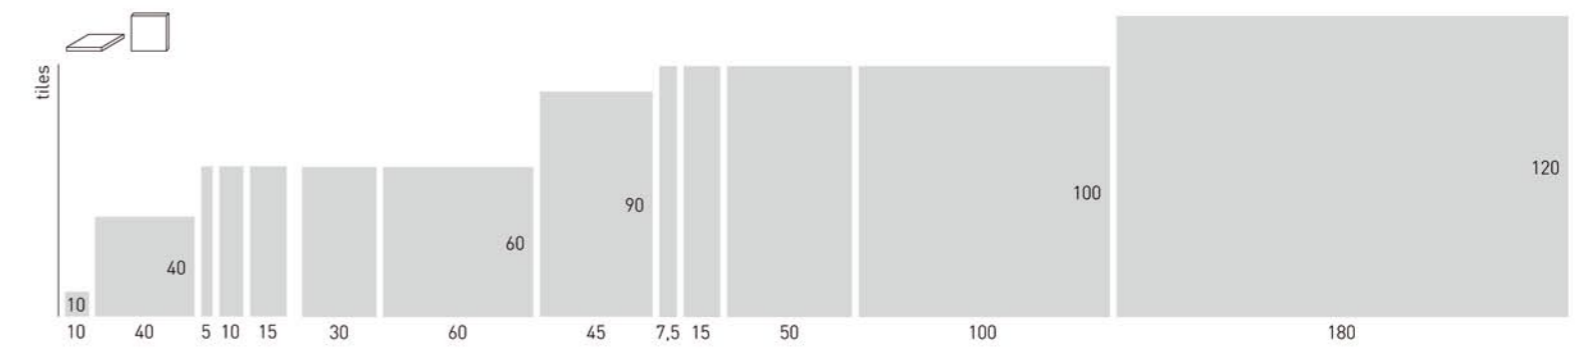

GEMS/LOUNGE

floor porcelain, matt, polished, rustic

Boden Feinsteinzeug, matt, poliert, rustik
sol en grès cérame, finition naturel, poli, structure

available colours