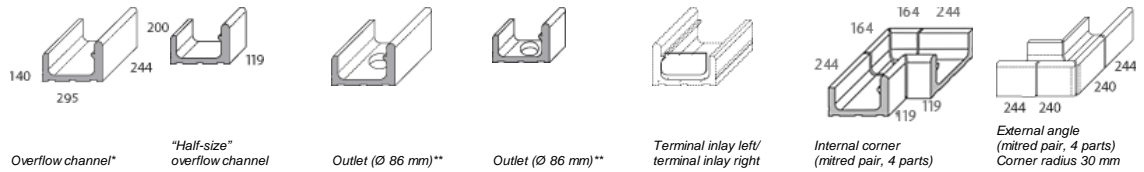

System Wiesbaden elevated water level

Extruded Ceramic Tiles, Precision, DIN EN 14411, group Ab, glazed (GL)
for floor coverings in indoor and outdoor areas (stoneware tiles)

Large Channel
(Cover grating width 250 mm, see page 1.76)