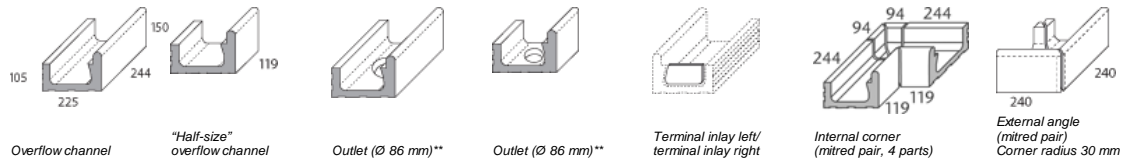

Small Channel also available as "low-noise channel" WIESBADEN SILENT (= model no. 85180 and following, **price on request**)
(Cover grating width 191 mm, see page 1.76)

Model number	55180	55185	55181	S50044	55187/55188	S55182	55186
Work size mm	244 x 225 x 150/105	119 x 225 x 150/105	244 x 225 x 150/105	119 x 225 x 150/105	dim. as channel	(2x)344/119 x 225 x 150/105	(2x) 240x225x150/105
m - pieces	4.00	8.00					
m/pce./pair - kg	28.00 m	27.44 m	6.60 piece	3.10 piece	0.20 piece	11.80 pair	8.30 pair
Bundle - pce./pair	1 pieces	2 pieces	1 pieces	2 pieces		1 pair	1 pair
Bundle - m	0.25	0.25					
Bundle - kg	7.00	6.86	6.60	6.20		11.80	8.30
701 white, matt	701-55180 ☒ Price gr. A615 (pce.)	701-55185 ☒ Price gr. A547 (pce.)	701-55181 ☒ Price gr. A645 (pce.)	701-S50044 ☒ Price gr. A601 (pce.)	701-55187/88 ☒ Price gr. A487 (pce.)	701-S55182 ☒ Price gr. A723 (pair)	701-55186 ☒ Price gr. A723 (pair)
5533 blue 3	5533-55180 ☒ Price gr. A618 (pce.)	5533-55185 ☒ Price gr. A556 (pce.)	5533-55181 ☒ Price gr. A654 (pce.)	5533-S50044 ☒ Price gr. A608 (pce.)	5533-55187/88 ☒ Price gr. A489 (pce.)	5533-S55182 ☒ Price gr. A731 (pair)	5533-55186 ☒ Price gr. A731 (pair)
5535 blue 5	5535-55180 ☒ Price gr. A618 (pce.)	5535-55185 ☒ Price gr. A556 (pce.)	5535-55181 ☒ Price gr. A654 (pce.)	5535-S50044 ☒ Price gr. A608 (pce.)	5535-55187/88 ☒ Price gr. A489 (pce.)	5535-S55182 ☒ Price gr. A731 (pair)	5535-55186 ☒ Price gr. A731 (pair)

** For the matching outlet valve "Silent W 2000", refer to page 1.75.

Conic cuts for the products shown on this page are possible upon request.
No pallet rebate is granted for the products shown on this page.