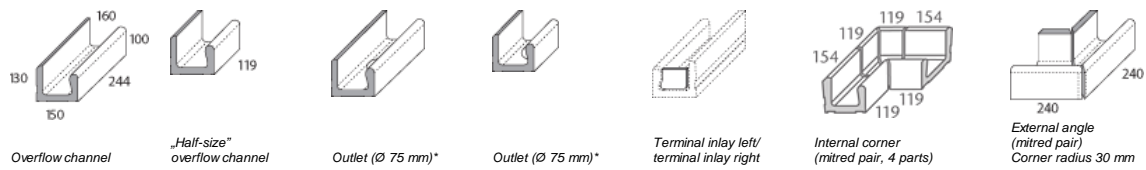

Small Channel (without cover grating support)

Model number	55140	55145	55141	55143	55147/55148	S55142	55146
Work size mm	244 x 150/160 x 100/130	119 x 150/160 x 100/130	244 x 150/160 x 100/130	119 x 150/160 x 100/130	dim. as channel	(2x) 279/119x150/160x100/130	(2x) 240x150/160x100/130
m - pieces	4.00	8.00	4.10 piece	2.00 piece	0.10 piece	7.05 pair	6.30 pair
m/pce./pair - kg	17.80 m	18.08 m	2 pieces	4 pieces		1 pair	1 pair
Bundle - pce./pair	2 pieces	4 pieces				7.05	6.30
Bundle - m	0.25	0.25					
Bundle - kg	8.90	9.04	8.20	8.00			
701 white, matt	701-55140 ☒ Price gr. A601 (pce.)	701-55145 ☒ Price gr. A533 (pce.)	701-55141 ☒ Price gr. A638 (pce.)	701-55143 ☒ Price gr. A601 (pce.)	701-55147/48 ☒ Price gr. A487 (pce.)	701-S55142 ☒ Price gr. A716 (pair)	701-55146 ☒ Price gr. A716 (pair)
5533 blue 3	5533-55140 ☒ Price gr. A604 (pce.)	5533-55145 ☒ Price gr. A539 (pce.)	5533-55141 ☒ Price gr. A638 (pce.)	5533-55143 ☒ Price gr. A601 (pce.)	5533-55147/48 ☒ Price gr. A489 (pce.)	5533-S55142 ☒ Price gr. A723 (pair)	5533-55146 ☒ Price gr. A723 (pair)
5535 blue 5	5535-55140 ☒ Price gr. A604 (pce.)	5535-55145 ☒ Price gr. A539 (pce.)	5535-55141 ☒ Price gr. A638 (pce.)	5535-55143 ☒ Price gr. A601 (pce.)	5535-55147/48 ☒ Price gr. A489 (pce.)	5535-S55142 ☒ Price gr. A723 (pair)	5535-55146 ☒ Price gr. A723 (pair)

* For the matching outlet valve "Silent W 2000", refer to page 1.75.

Conic cuts for the products shown on this page are possible upon request.
No pallet rebate is granted for the products shown on this page.