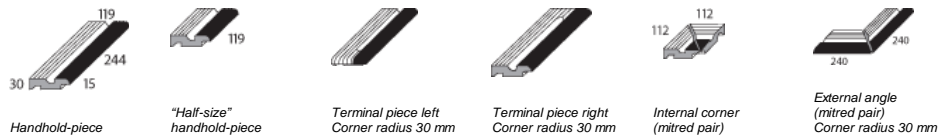

Handhold-piece (119 mm wide) with blue non-slip safety marking

| | | | | | | |
|--------------------|-----------------------|-----------------------|-----------------------|-----------------------|------------------------|------------------------|
| Model number | 55730 | 55735 | 55737 | 55738 | 55732 | 55736 |
| Work size mm | 244 x 119 x 15/30 | 119 x 119 x 15/30 | 244 x 119 x 15/30 | 244 x 119 x 15/30 | (2x) 112 x 112 x 15/30 | (2x) 240 x 119 x 15/30 |
| m - pieces | 4.00 | 8.00 | 12 pieces | 12 pieces | 24 pair | 6 pair |
| m/pce./pair - kg | 5.80 m | 5.60 m | 1.40 piece | 1.40 piece | 0.70 pair | 2.00 pair |
| Bundle - pce./pair | 12 pieces | 24 pieces | 12 pieces | 12 pieces | 24 pair | 6 pair |
| Bundle - m | 3.00 | 3.00 | | | | |
| Bundle - kg | 17.40 | 16.80 | 16.80 | 16.80 | 16.80 | 12.00 |
| Slip resistance | -/C | -/C | -/C | -/C | -/C | -/C |
| 900 grey-beige | 52-55730 ✓ | 52-55735 ✓ | 52-55737 ✓ | 52-55738 ✓ | 52-55732 ✓ | 52-55736 ✓ |
| 52 dark-blue | Price gr. A487 (pce.) | Price gr. A452 (pce.) | Price gr. A506 (pce.) | Price gr. A506 (pce.) | Price gr. A547 (pair) | Price gr. A615 (pair) |
| 91 white | 900402-55730 ✓ | 900402-55735 ✓ | 900402-55737 ✓ | 900402-55738 ✓ | 900402-55732 ✓ | 900402-55736 ✓ |
| 52 dark-blue | Price gr. A511 (pce.) | Price gr. A467 (pce.) | Price gr. A528 (pce.) | Price gr. A528 (pce.) | Price gr. A587 (pair) | Price gr. A645 (pair) |