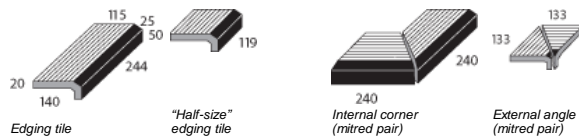

Edging Tile with blue non-slip safety marking

Model number			55720	55725	55722	55729
Work size mm			244 x 140/50 x 20	119 x 140/50 x 20	(2x) 240 x 140/50 x 20	(2x) 133 x 133/50 x 20
m - pieces			4.00	8.00	5 pair	4 pair
m/pair - kg			6.00 m	5.84 m	2.20 pair	0.70 pair
Bundle - pce./pair			10 pieces	20 pieces	5 pair	4 pair
Bundle - m			2.50	2.50		
Bundle - kg			15.00	14.60	11.00	2.80
Slip resistance			-/C	-/C	-/C	-/C
900 grey-beige			52-55720 ✓	52-55725 ✓	52-55722 ✓	52-55729 ✓
52 dark-blue			Price gr. A528 (pce.)	Price gr. A480 (pce.)	Price gr. A668 (pair)	Price gr. A604 (pair)
91 white			900402-55720 ✓	900402-55725 ✓	900402-55722 ✓	900402-55729 ✓
52 dark-blue			Price gr. A556 (pce.)	Price gr. A506 (pce.)	Price gr. A708 (pair)	Price gr. A636 (pair)

* For cover gratings, refer to page 1.76; for the covered gutter tile to page 1.74.
No pallet rebate is granted for the products shown on this page.

Safety marking in other "Chroma II non-slip" colours on request.