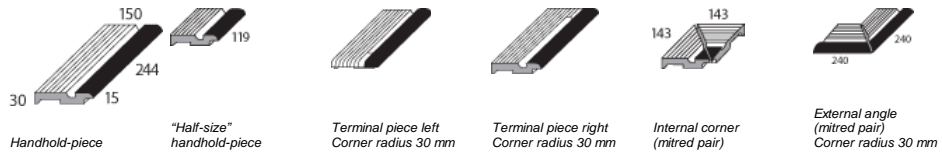

Handhold-piece (150 mm wide) with blue non-slip safety marking

Model number	59420	59425	59427	59428	59422	59426
Work size mm	244 x 150 x 15/30	119 x 150 x 15/30	244 x 150 x 15/30	244 x 150 x 15/30	(2x) 143 x 143 x 15/30	(2x) 240 x 150 x 15/30
m - pieces	4.00	8.00	12 pieces	12 pieces	12 pair	6 pair
m/pce./pair - kg	6.40 m	6.32 m	1.60 piece	1.60 piece	1.00 pair	2.10 pair
Bundle - pce./pair	12 pieces	24 pieces	12 pieces	12 pieces	12 pair	6 pair
Bundle - m	3.00	3.00				
Bundle - kg	19.20	18.96	19.20	19.20	12.00	12.60
Slip resistance	-/C	-/C	-/C	-/C	-/C	-/C
900 grey-beige	52-59420 ✓	52-59425 ✓	52-59427 ✓	52-59428 ✓	52-59422 ✓	52-59426 ✓
52 dark-blue	Price gr. A511 (pce.)	Price gr. A467 (pce.)	Price gr. A528 (pce.)	Price gr. A528 (pce.)	Price gr. A587 (pair)	Price gr. A645 (pair)
91 white	900402-59420 ✓	900402-59425 ✓	900402-59427 ✓	900402-59428 ✓	900402-59422 ✓	900402-59426 ✓
52 dark-blue	Price gr. A533 (pce.)	Price gr. A487 (pce.)	Price gr. A560 (pce.)	Price gr. A560 (pce.)	Price gr. A618 (pair)	Price gr. A668 (pair)