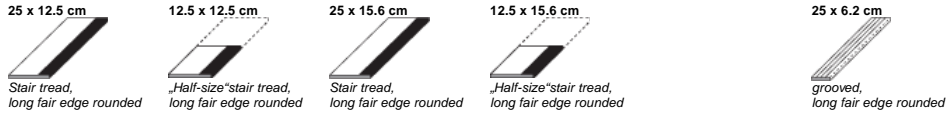

Special Tiles

Extruded Ceramic Tiles, Precision, DIN EN 14411, group Ab, glazed (GL) / unglazed (UGL) for floor coverings in indoor and outdoor areas (stoneware tiles)
Safety Strip Tile*

Stair Tiles with blue non-slip safety marking

Model number	34166	34169	34136	34139		34306	
Nominal dimens.	25 x 12.5 cm	12.5 x 12.5 cm	25 x 15.6 cm	12.5 x 15.6 cm		25 x 6.2 cm	
Work size	244 x 119 x 8 mm	119 x 119 x 8 mm	244 x 150 x 8 mm	119 x 150 x 8 mm		244 x 56 x 8 mm	
m - pieces	4.00	8.00	4.00	8.00		4.00	
m - kg	1.96	1.92	2.48	2.40		0.80	
Bundle - pieces	33	66	33	66		66	
Bundle - m	8.25	8.25	8.25	8.25		16.50	
Bundle - kg	16.17	15.84	20.46	19.80		13.20	
Slip resistance	-/C ☒	-/C ☒	-/C ☒	-/C ☒		see below	
81 white	900494-34166H ☒	900494-34169H ☒	900494-34136H ☒	900494-34139H ☒			
84 dark-blue	Price gr. A445 (pce.)	Price gr. A425 (pce.)	Price gr. A452 (pce.)	Price gr. A425 (pce.)			
51 light-blue						-/C ☒ 51-34306 Price gr. A434 (pce.)	
52 dark-blue						-/C ☒ 52-34306 Price gr. A434 (pce.)	
918 black-anthracite						R11V4/C ☒ 918-34306 Price gr. A434 (pce.)	

Also available:
"Half-size" tile
model no. 34309.
Rounded corner left
model no. 34307.
Rounded corner right
model no. 34308.

Safety marking in other "Chroma II non-slip" colours on request.

e.g. for standing steps, ladder recesses, small radii, turning surfaces etc.