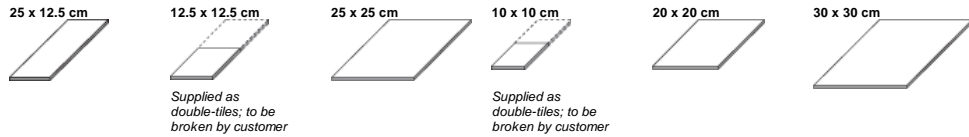

Floor/Wall Tiles

Model number	38110H	32020H	32050H	42010H	42040H	42060H
Nominal dimens.	25 x 12.5 cm	12.5 x 12.5 cm	25 x 25 cm	10 x 10 cm	20 x 20 cm	30 x 30 cm
Work size	244 x 119 x 8 mm	119 x 119 x 8 mm	244 x 244 x 8 mm	94 x 94 x 8 mm	194 x 194 x 8 mm	294 x 294 x 8 mm
m² - pieces	32.00	64.00	16.00	100.00	25.00	11.11
m² - kg	15.68	15.36	16.96	16.00	16.50	16.67
Bundle - pieces	33	66	14	66	21	14
Bundle - m²	1.03	1.03	0.88	0.66	0.84	1.26
Bundle - kg	16.17	15.84	14.84	10.56	13.86	21.00
Pallet - m²	86.63	86.63	70.88	84.48	80.64	52.93
Pallet - kg	1,358.28	1,330.56	1,202.04	1,351.68	1,330.56	882.00
Slip resistance	R10/A	R10/B	R10/A	R10/B	R10/A	R10/A
Stress group	1	2	2	2	2	2
901 natural-white	901i-38110H ✓ Price gr. A197 (m²)	901i-32020H ✓ Price gr. A230 (m²)	901i-32050H ✓ Price gr. A230 (m²)	901i-42010H ✓ Price gr. A230 (m²)	901i-42040H ✓ Price gr. A230 (m²)	901i-42060H ✓ Price gr. A230 (m²)
908 sand-yellow	908i-38110H ✓ Price gr. A197 (m²)	908i-32020H ✓ Price gr. A230 (m²)	908i-32050H ✓ Price gr. A230 (m²)	908i-42010H ✓ Price gr. A230 (m²)	908i-42040H ✓ Price gr. A230 (m²)	908i-42060H ✓ Price gr. A230 (m²)
912 atlantic-blue	912i-38110H ✓ Price gr. A197 (m²)	912i-32020H ✓ Price gr. A230 (m²)	912i-32050H ✓ Price gr. A230 (m²)	912i-42010H ✓ Price gr. A230 (m²)	912i-42040H ✓ Price gr. A230 (m²)	912i-42060H ✓ Price gr. A230 (m²)
917 neutral-grey	917i-38110H ✓ Price gr. A197 (m²)	917i-32020H ✓ Price gr. A230 (m²)	917i-32050H ✓ Price gr. A230 (m²)	917i-42010H ✓ Price gr. A230 (m²)	917i-42040H ✓ Price gr. A230 (m²)	917i-42060H ✓ Price gr. A230 (m²)
918 black-anthracite	918i-38110H ✓ Price gr. A197 (m²)	918i-32020H ✓ Price gr. A230 (m²)	918i-32050H ✓ Price gr. A230 (m²)	918i-42010H ✓ Price gr. A230 (m²)	918i-42040H ✓ Price gr. A230 (m²)	918i-42060H ✓ Price gr. A230 (m²)
922 pastel-brown	922i-38110H ✓ Price gr. A197 (m²)	922i-32020H ✓ Price gr. A230 (m²)	922i-32050H ✓ Price gr. A230 (m²)	922i-42010H ✓ Price gr. A230 (m²)	922i-42040H ✓ Price gr. A230 (m²)	922i-42060H ✓ Price gr. A230 (m²)
926 alabaster-white	926i-38110H ✓ Price gr. A197 (m²)	926i-32020H ✓ Price gr. A230 (m²)	926i-32050H ✓ Price gr. A230 (m²)	926i-42010H ✓ Price gr. A230 (m²)	926i-42040H ✓ Price gr. A230 (m²)	926i-42060H ✓ Price gr. A230 (m²)