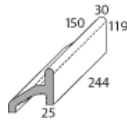

for System Berlin

Pool edging tile