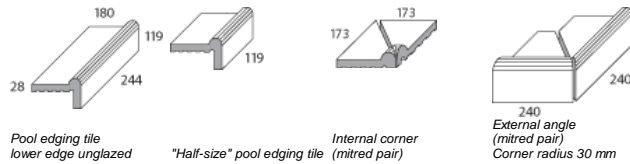

Model number	55450	55455	55452	55456		
Work size mm	244 x 180/119 x 28	119 x 180/119 x 28	(2x) 173 x 173 x 28	(2x) 240 x 180/119 x 28		
m - pieces	4.00	8.00				
m/pair - kg	14.80 m	14.40 m	1.80 pair	5.50 pair		
Bundle - pce./pair	4 pieces	8 pieces	2 pair	1 pair		
Bundle - m	1.00	1.00				
Bundle - kg	14.80	14.40	3.60	5.50		
Slip resistance	-/C ☒	-/C ☒	-/C ☒	-/C ☒		
81 white**	900395-55450 ☒ Price gr. A625 (pce.)	900395-55455 ☒ Price gr. A560 (pce.)	900395-55452 ☒ Price gr. A663 (pair)	900395-55456 ☒ Price gr. A748 (pair)		
5535 blue 5						

** Overhang and grooves: 5535 blue 5

* For cover gratings, refer to page 1.76; for the coved gutter tile to page 1.74.

No pallet rebate is granted for the products shown on this page.